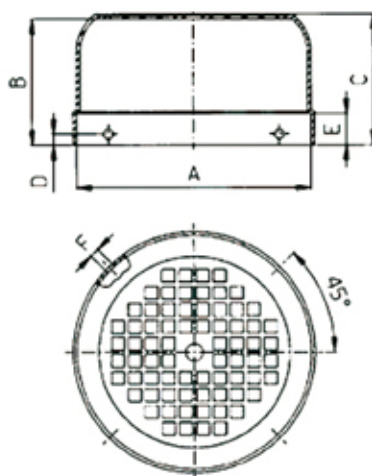

CV 56P-315 series

MOTOR FAN-COWL CV56P-315 series

Type	ØA	B	C	D	E	ØE
CV56P	109	50	6.5		10	5
CV63P	121	66	69	6.5	17.5	5
CV71P	136	73	76	6.5	18.5	5
CV80P	154	78	81	8.5	21.5	5
CV90P	174	87	91	8.5	27.5	5
CV100P	193	70	75			